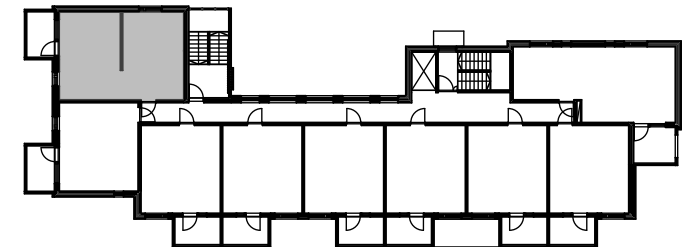

LAHDEN VANHUSTEN ASUNTOSÄÄTIÖ

HUONEISTOPOHJAPIIRROS
1H+KT, 30m²

AS 62 1.KRS
AS 71 2.KRS
AS 80 3.KRS
AS 89 4.KRS
AS 98 5.KRS
AS 107 6.KRS

0 1 2 3 4 5m
Mittakaava 1:100

HUOVILANKATU 7

LAHDEN VANHUSTEN ASUNTOSÄÄTIÖ

HUONEISTOPOHJAPIIRROS
2H+KT, 46,5m²

AS 63 1.KRS
AS 72 2.KRS
AS 81 3.KRS
AS 90 4.KRS
AS 99 5.KRS
AS 108 6.KRS

0 1 2 3 4 5m
Mittakaava 1:100