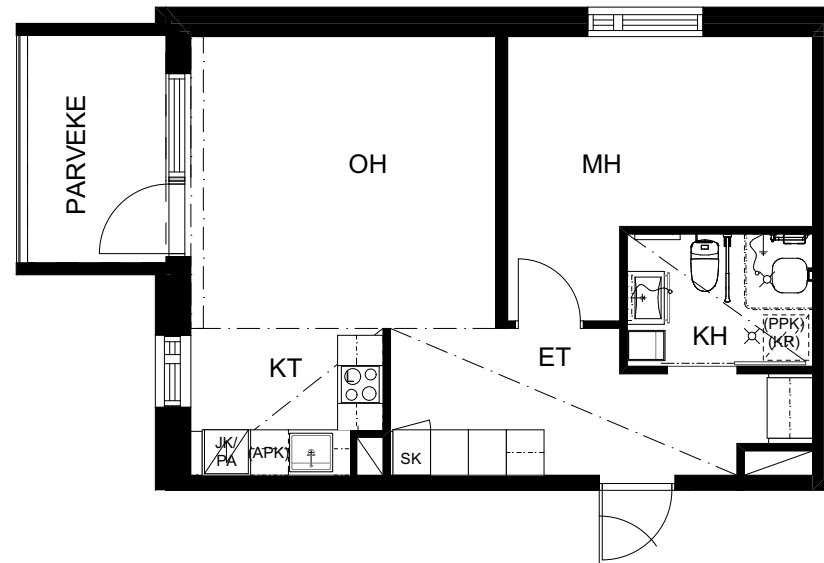

LAHDEN VANHUSTEN ASUNTOSÄÄTIÖ

HUONEISTOPOHJAPIIRROS
1H+KT, 30m²

AS 62 1.KRS
AS 71 2.KRS
AS 80 3.KRS
AS 89 4.KRS
AS 98 5.KRS
AS 107 6.KRS

0 1 2 3 4 5m
Mittakaava 1:100

HUOVILANKATU 7

LAHDEN VANHUSTEN ASUNTOSÄÄTIÖ

HUONEISTOPOHJAPIIRROS
2H+KT, 46,5m²

AS 63 1.KRS
AS 72 2.KRS
AS 81 3.KRS
AS 90 4.KRS
AS 99 5.KRS
AS 108 6.KRS

0 1 2 3 4 5m
Mittakaava 1:100