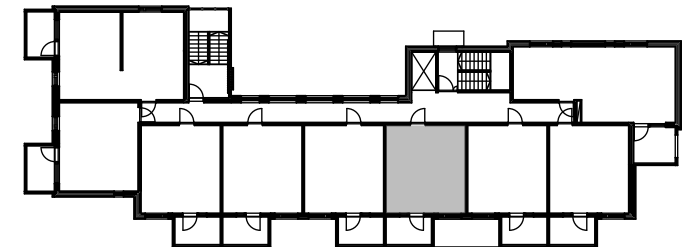

HUONEISTOPOHJAPIIRROS

1H+KT, 30m²

- AS 57 1.KRS
- AS 66 2.KRS
- AS 75 3.KRS
- AS 84 4.KRS
- AS 93 5.KRS
- AS 102 6.KRS

0 1 2 3 4 5m
Mittakaava 1:100

HUOVILANKATU 7

LAHDEN VANHUSTEN ASUNTOSÄÄTIÖ

HUONEISTOPOHJAPIIRROS
1H+KT, 30m²

- AS 58 1.KRS
- AS 67 2.KRS
- AS 76 3.KRS
- AS 85 4.KRS
- AS 94 5.KRS
- AS 103 6.KRS

0 1 2 3 4 5m
Mittakaava 1:100

HUOVILANKATU 7

LAHDEN VANHUSTEN ASUNTOSÄÄTIÖ

HUONEISTOPOHJAPIIRROS

1H+KT, 30m²

- AS 59 1.KRS
- AS 68 2.KRS
- AS 77 3.KRS
- AS 86 4.KRS
- AS 95 5.KRS
- AS 104 6.KRS